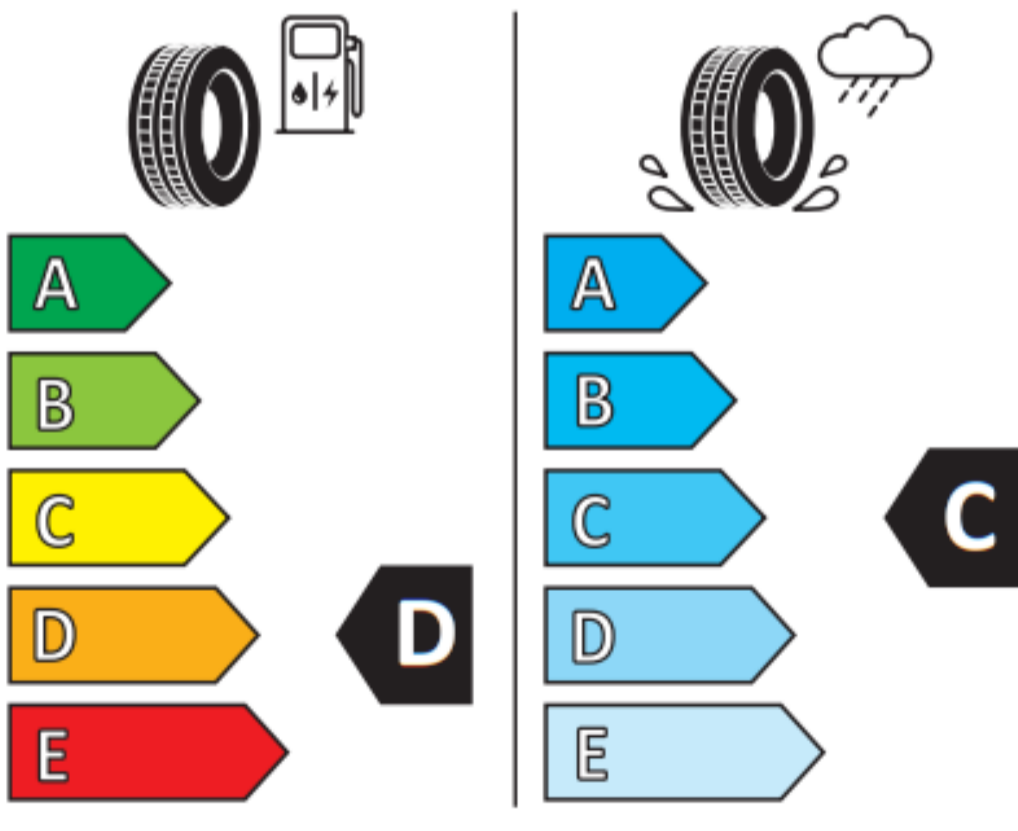

PRIME A/S

185/65

R15

92T XL

MADE IN CHINA

ENERG

ROADMARCH

2ERM425

185/65R15 92 T XL

C1

2020/740